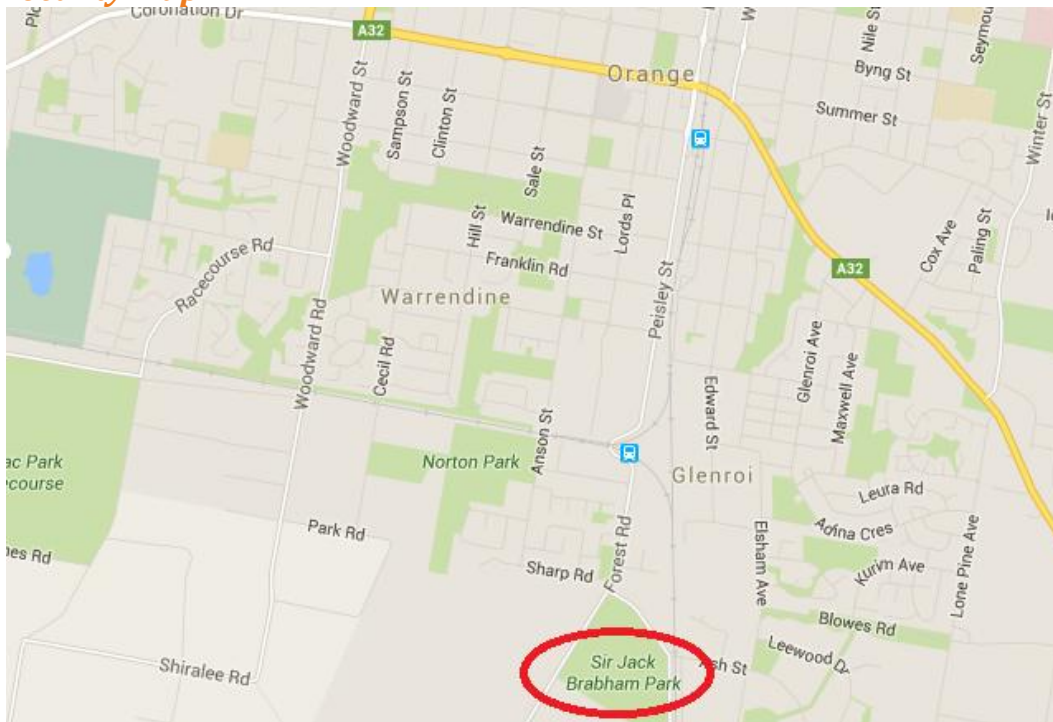

“Jack Brabham”

Directions:

	From the intersection of Summer Street and Peisley Street, head south on Peisley Street	1.8km
	Continue onto Forest Road	750m
	Turn left onto Huntley Road (and park in the car park)	600m

Locality Map:

“Together we achieve individual goals”