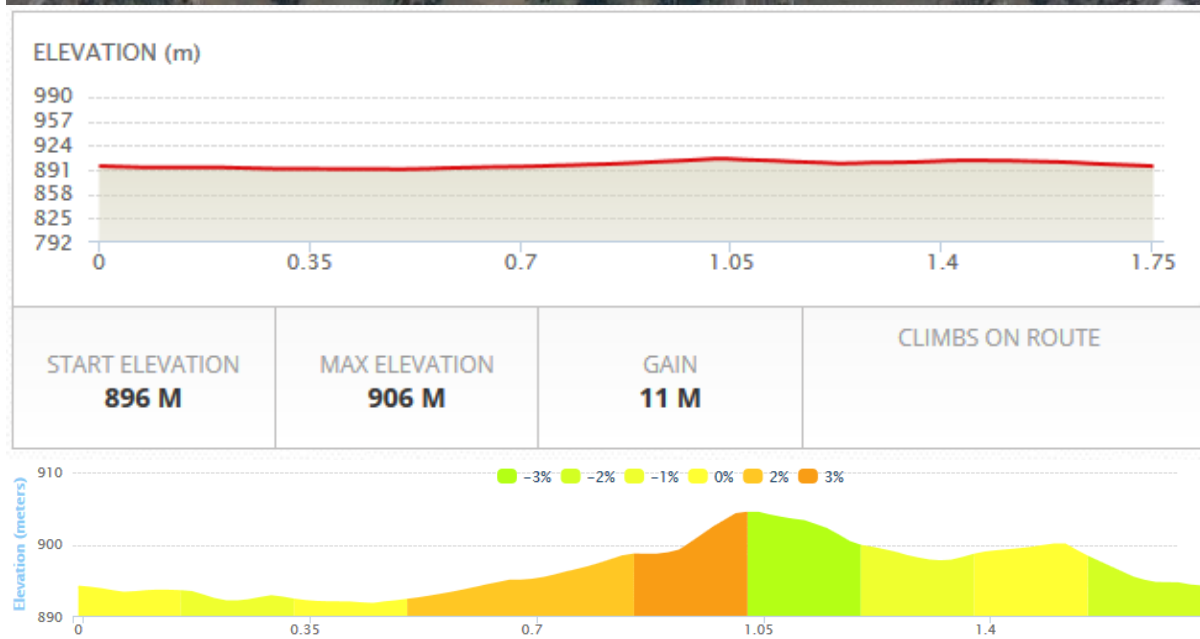

## Directions:

	From the intersection of Summer Street and Peisley Street, head south on Peisley Street	<b>1.8km</b>
	Continue onto Forest Road	<b>750m</b>
	Turn left onto Huntley Road (and park in the car park)	<b>600m</b>

## Locality Map:

*“Together we achieve individual goals”*

## Course Map (1.75km 1-4 laps):

Starting adjacent to the canteen, head in an anti-clockwise direction around the perimeter of Jack Brabham Park. A mix of surfaces around the course - including bitumen, gravel, bitumen, grass, gravel and bitumen. Each lap is 1.75km (option of 1 to 4 laps).